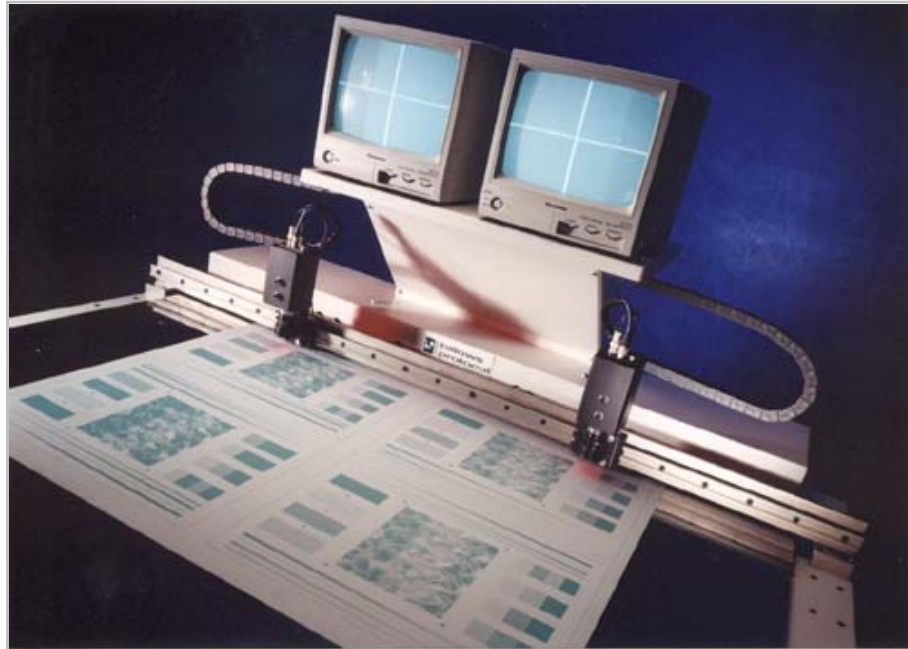

## CTP Vision Punch

### Description:

The CTP Vision Punch uses smart camera technology combined with our award winning software to register and punch imaged CTP plates.

### Features:

- Floor standing
- Choice of manual or automatic punching
- Punches and dies made from hardened steel
- Positional accuracy +/- 0.01mm
- Virtually maintenance free
- Billows Protocol warranty