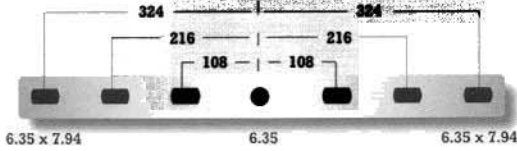

## STOESSER

**A 216/3L** 2mm high  
**A 216/3H** 6mm high

**A 432/5L** 2mm high  
**A 432/5H** 6mm high

**A 648/7L** 2mm high  
**A 648/7H** 6mm high

## KODAK

**KB 165L** 2mm high  
**KB 165H** 6mm high

**KB 229L** 2mm high  
**KB 229H** 6mm high

**KB 406L** 2mm high  
**KB 406H** 6mm high

If the pin bar you require is not listed, please send a punched sample or complete the details below.

Shape	Size	Height of pin
●	5mm	6mm
■	5 x 6.35mm	6mm
▬		

Example 1

Shape	Size	Height of pin
●		
■	6 x 7.94mm	2mm
▬	6 x 7.94mm	2mm

Example 2

Shape	Size	Height of pin
●		
■		
▬		

Complete this panel for your customised pin bar requirements