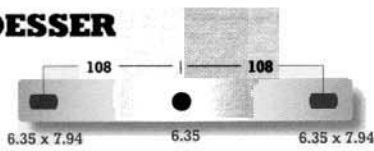

## STOESSER

**A 216/3L** 2mm high  
**A 216/3H** 6mm high

**A 432/5L** 2mm high  
**A 432/5H** 6mm high

**A 648/7L** 2mm high  
**A 648/7H** 6mm high

## KODAK

**KB 165L** 2mm high  
**KB 165H** 6mm high

**KB 229L** 2mm high  
**KB 229H** 6mm high

**KB 406L** 2mm high  
**KB 406H** 6mm high

If the pin bar you require is not listed, please send a punched sample or complete the details below.

Shape	Size	Height of pin
●	5mm	6mm
■	5 x 6.35mm	6mm
▬		

Example 1

Shape	Size	Height of pin
●		
■	6 x 7.94mm	2mm
▬	6 x 7.94mm	2mm

Example 2

Shape	Size	Height of pin
●		
■		
▬		

Complete this panel for your customised pin bar requirements