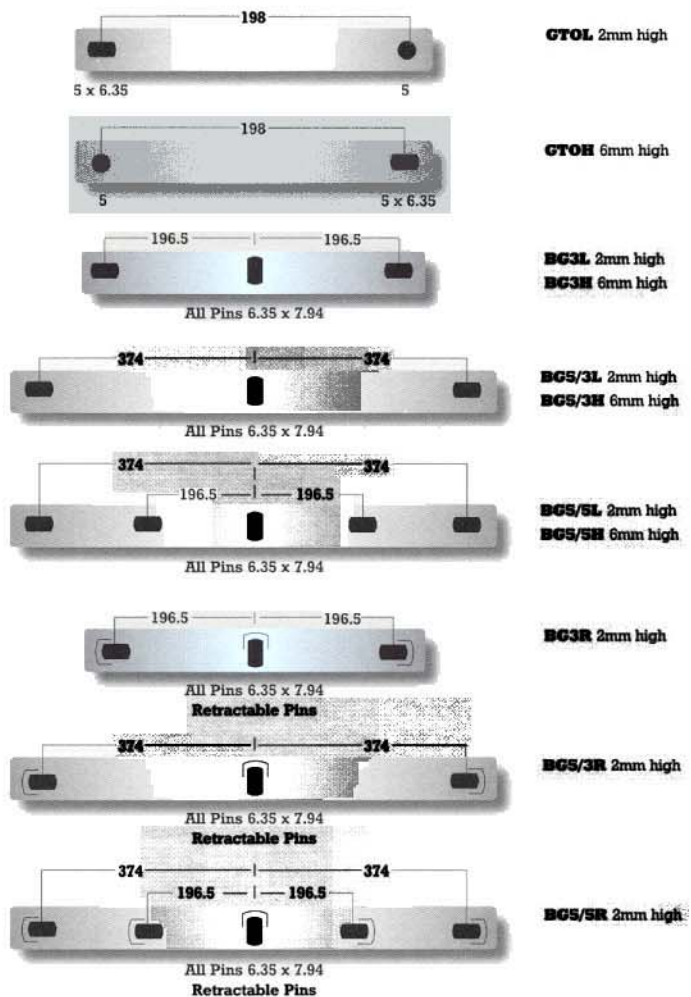

Registration PIN BARS

BILLOWS PROTOCOL

GERMAN BACHER SYSTEM

GRAPHO METRONIC